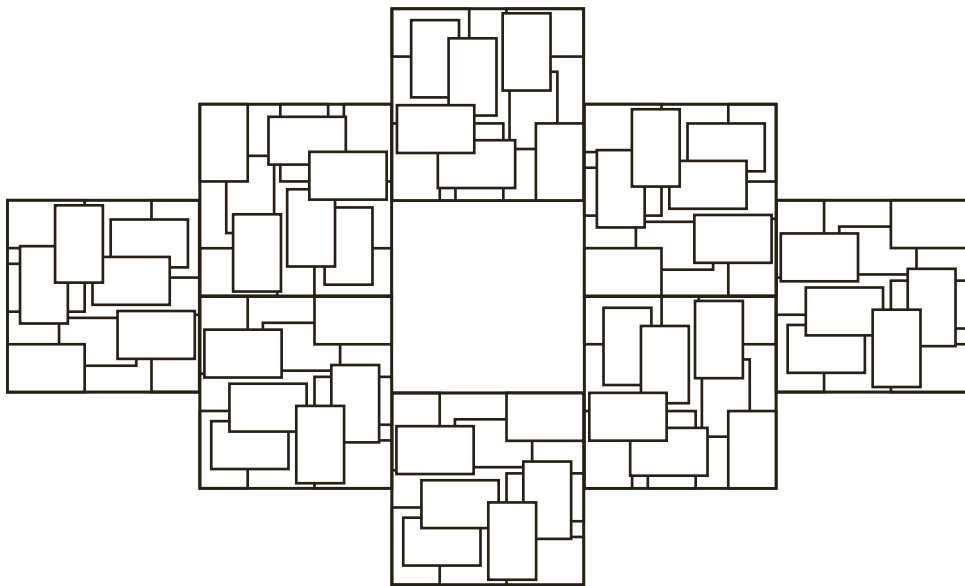

Cuboids

User Instructions

Suggested Compositions

Numlighting tile system is a unique modular lighting system that can give you unlimited flexibility to be creative and design your own layout configurations and pattern compositions according to your space and taste.

4 Tiles Compositions

8 Tiles Compositions

Changing a composition is easy

After choosing the configuration and mounting the tiles, the system is dynamic and enables you to change the pattern composition without having to use any tools or even to disconnect the tile from the system. All there is to do is to pull the tile gently from its magnetic sockets, rotate it 90°, 180° or 270°, and reattach it again magnetically.

1. Pull

Be sure to hold the back side of the tile before pulling out. Note that due to the magnet connection, the tile is strongly attached to the base.

2. Rotate

3. Reattach

Rotating the tile opens new visual possibilities within the same configuration.