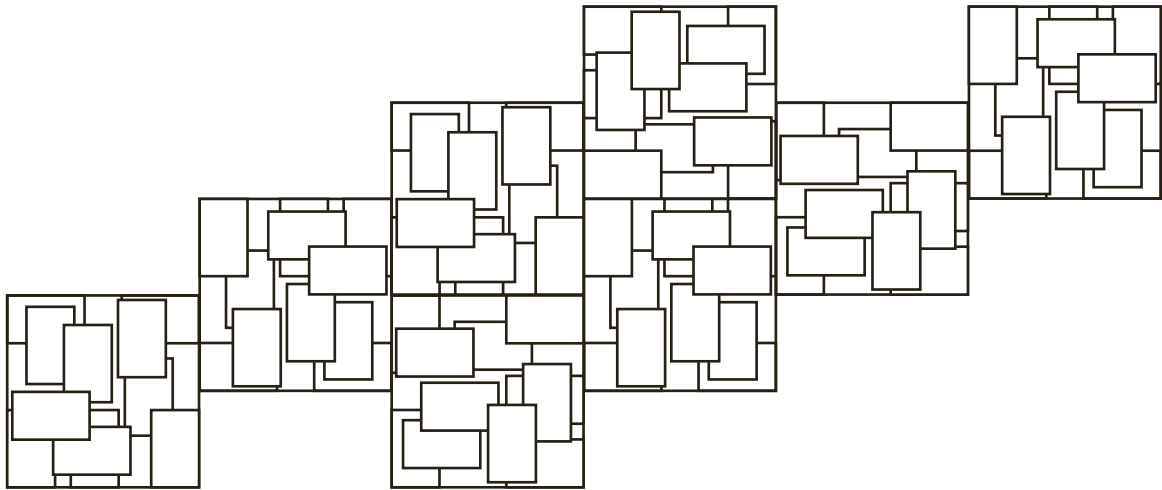

Cuboids

User Instructions

Suggested Compositions

Numlighting tile system is a unique modular lighting system that can give you unlimited flexibility to be creative and design your own layout configurations and pattern compositions according to your space and taste.

4 Tiles Compositions

8 Tiles Compositions

Changing a composition is easy

After choosing the configuration and mounting the tiles, the system is dynamic and enables you to change the pattern composition without having to use any tools or even to disconnect the tile from the system. All there is to do is to pull the tile gently from its magnetic sockets, rotate it 90°, 180° or 270°, and reattach it again magnetically.

1. Pull

Be sure to hold the back side of the tile before pulling out. Note that due to the magnet connection, the tile is strongly attached to the base.

2. Rotate

3. Reattach

Rotating the tile opens new visual possibilities within the same configuration.