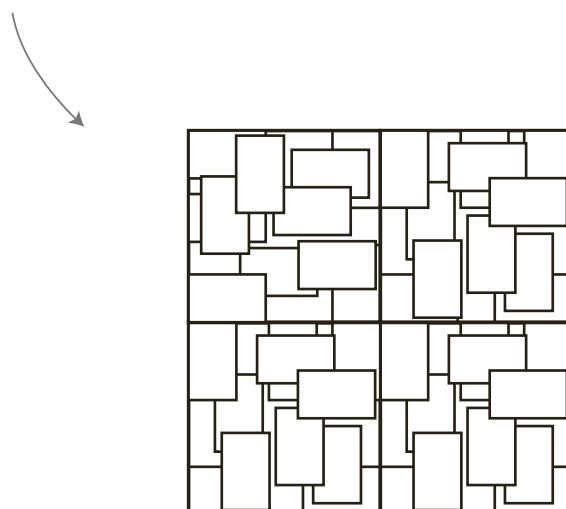

4 Tiles Compositions

8 Tiles Compositions

Changing a composition is easy

After choosing the configuration and mounting the tiles, the system is dynamic and enables you to change the pattern composition without having to use any tools or even to disconnect the tile from the system. All there is to do is to pull the tile gently from its magnetic sockets, rotate it 90°, 180° or 270°, and reattach it again magnetically.

1. Pull

Be sure to hold the back side of the tile before pulling out. Note that due to the magnet connection, the tile is strongly attached to the base.

2. Rotate

3. Reattach

Rotating the tile opens new visual possibilities within the same configuration.