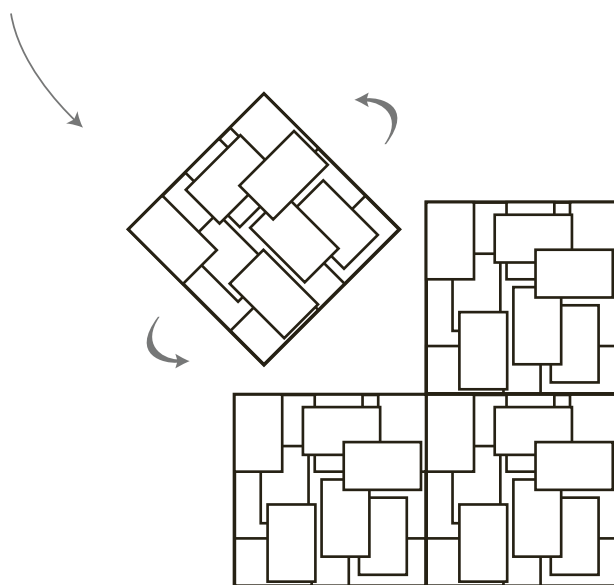

4 Tiles Compositions

8 Tiles Compositions

Changing a composition is easy

After choosing the configuration and mounting the tiles, the system is dynamic and enables you to change the pattern composition without having to use any tools or even to disconnect the tile from the system. All there is to do is to pull the tile gently from its magnetic sockets, rotate it 90°, 180° or 270°, and reattach it again magnetically.

1. Pull

Be sure to hold the back side of the tile before pulling out. Note that due to the magnet connection, the tile is strongly attached to the base.

2. Rotate

3. Reattach

Rotating the tile opens new visual possibilities within the same configuration.