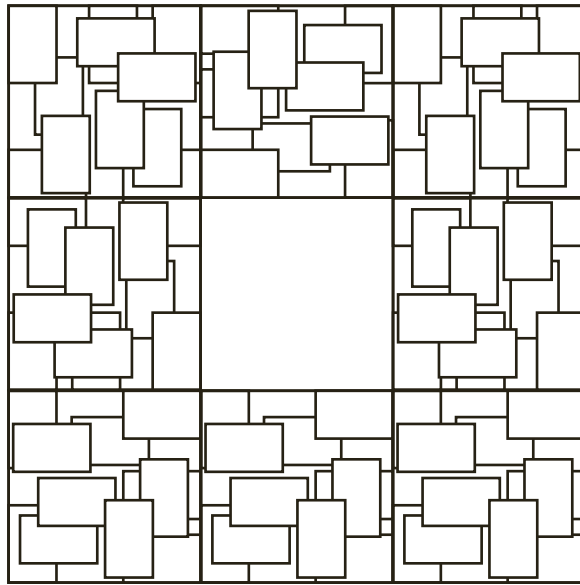

Cuboids

User Instructions

Suggested Compositions

Numlighting tile system is a unique modular lighting system that can give you unlimited flexibility to be creative and design your own layout configurations and pattern compositions according to your space and taste.

4 Tiles Compositions

8 Tiles Compositions

Changing a composition is easy

After choosing the configuration and mounting the tiles, the system is dynamic and enables you to change the pattern composition without having to use any tools or even to disconnect the tile from the system. All there is to do is to pull the tile gently from its magnetic sockets, rotate it 90°, 180° or 270°, and reattach it again magnetically.

1. Pull

Be sure to hold the back side of the tile before pulling out. Note that due to the magnet connection, the tile is strongly attached to the base.

2. Rotate

3. Reattach

Rotating the tile opens new visual possibilities within the same configuration.