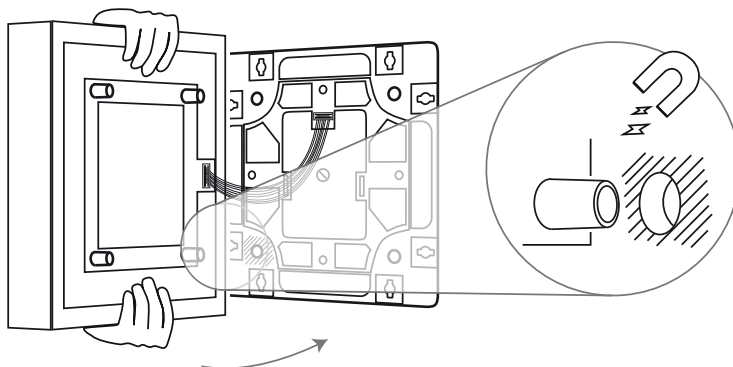

4 Tiles Compositions

8 Tiles Compositions

Changing a composition is easy

After choosing the configuration and mounting the tiles, the system is dynamic and enables you to change the pattern composition without having to use any tools or even to disconnect the tile from the system. All there is to do is to pull the tile gently from its magnetic sockets, rotate it 90°, 180° or 270°, and reattach it again magnetically.

1. Pull

Be sure to hold the back side of the tile before pulling out. Note that due to the magnet connection, the tile is strongly attached to the base.

2. Rotate

3. Reattach

Rotating the tile opens new visual possibilities within the same configuration.