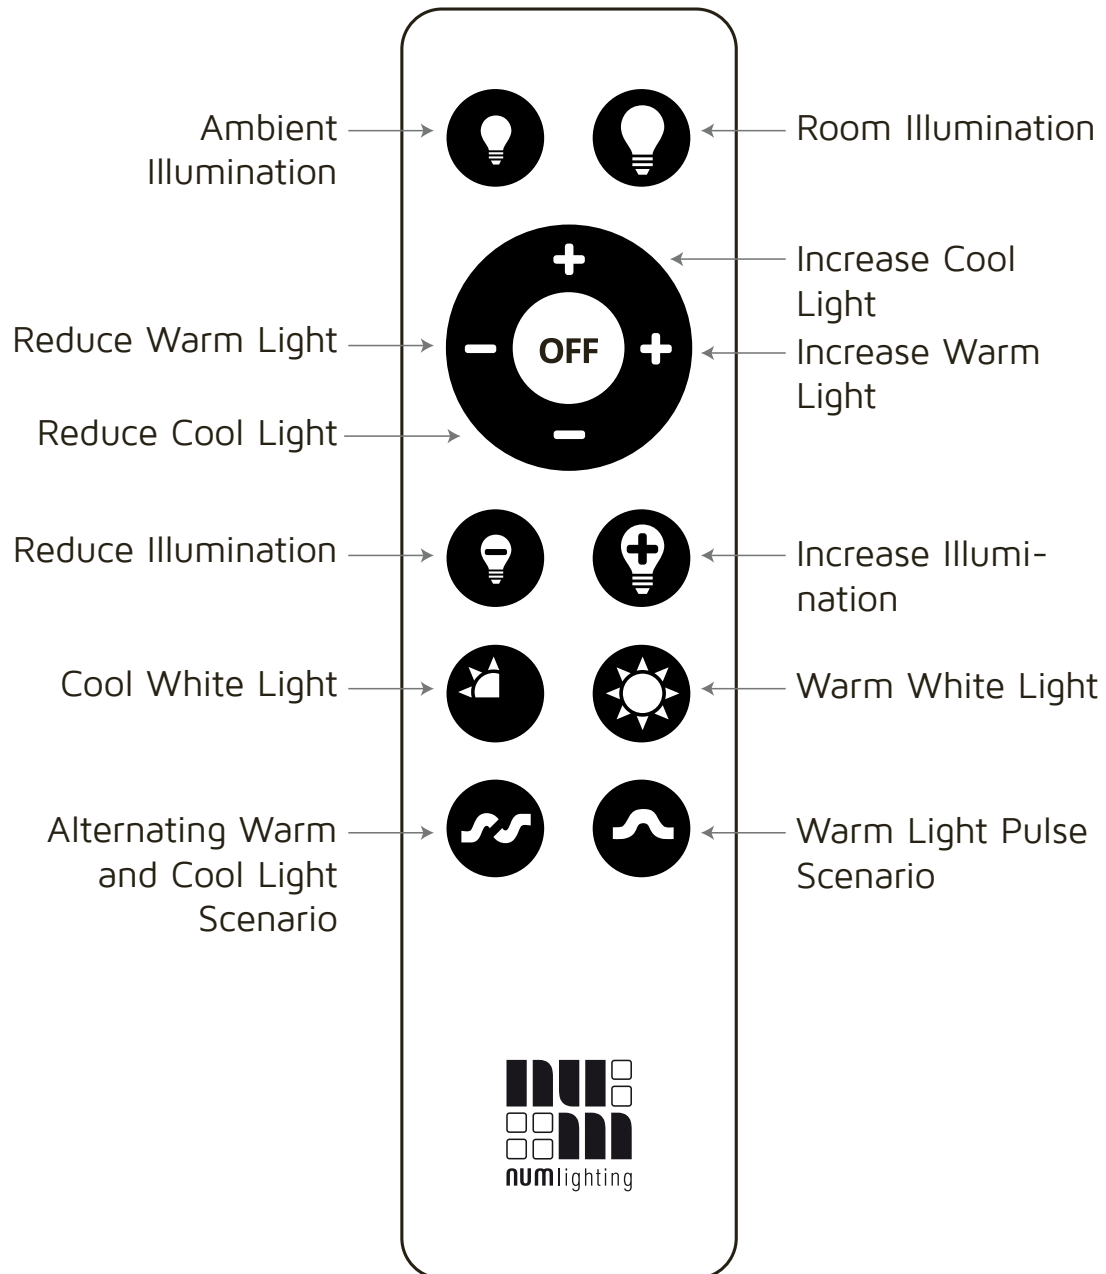

4 Tiles Compositions

8 Tiles Compositions

Changing a composition is easy

After choosing the configuration and mounting the tiles, the system is dynamic and enables you to change the pattern composition without having to use any tools or even to disconnect the tile from the system. All there is to do is to pull the tile gently from its magnetic sockets, rotate it 90°, 180° or 270°, and reattach it again magnetically.

1. Pull

Be sure to hold the back side of the tile before pulling out. Note that due to the magnet connection, the tile is strongly attached to the base.

2. Rotate

3. Reattach

Rotating the tile opens new visual possibilities within the same configuration.

Remote Control

By using the remote control you can alter light tones from cool white to warm white and change the intensity of light, from functional room lighting to ambient lighting.

For atmosphere and fun, there are two pre-programmed scenarios that change automatically light tones and intensity of illumination.