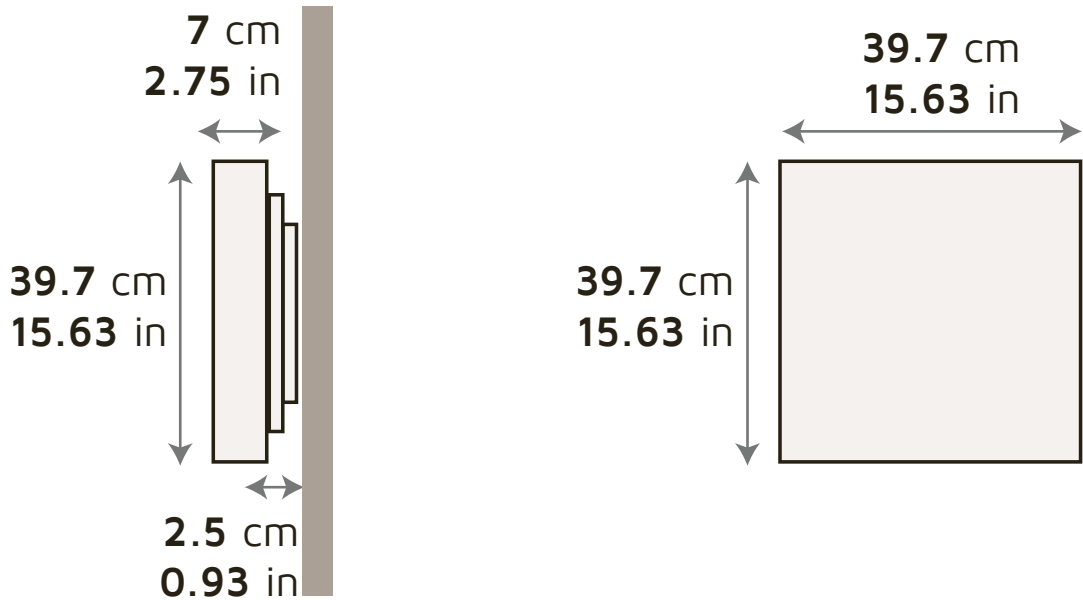

Specification Sheet

Material:	Polycarbonate
Color:	White
Certifications:	CE FC □ ▽ ⚡ ← IP20 ⓧ
Brightness:	Diffused Light
Input Volatge:	100-240V 50-60Hz AC
Led Quantity:	Total 240 120: color approx. 2800k/CRI_Ra min. 80 120: color approx. 5000k/CRI_Ra min. 80
Luminous Flux:	1089lm (Lumen, lm)
Power Consumption:	MAX 10W
Weight:	3.5 kg
Packing:	46cm x 14cm x 44cm / 18.5in x 5.5in x 17.7in