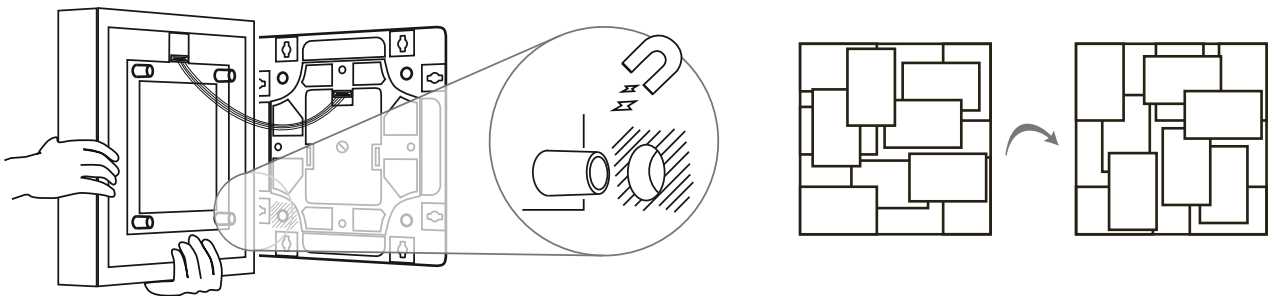

Specification Sheet

Material:	Polycarbonate
Color:	White
Certifications:	CE FC □ ▽ ⚡ ← IP20 ⓧ
Brightness:	Diffused Light
Input Volatge:	100-240V 50-60Hz AC
Led Quantity:	Total 240 120: color approx. 2800k/CRI_Ra min. 80 120: color approx. 5000k/CRI_Ra min. 80
Luminous Flux:	1089lm (Lumen, lm)
Power Consumption:	MAX 10W
Weight:	3.5 kg
Packing:	46cm x 14cm x 44cm / 18.5in x 5.5in x 17.7in

Additional Information

Each tile comes with a wall mount unit that functions as a hanging device, supplying electrical power and control to the tile.

Once hanged, it allows to detach the tile from the wall mount unit, turn it 90 / 180 / 270 degrees and magnetically reattach the tile.

The wall mount unit can conjugate with other mounting units to form a multiple tile system.