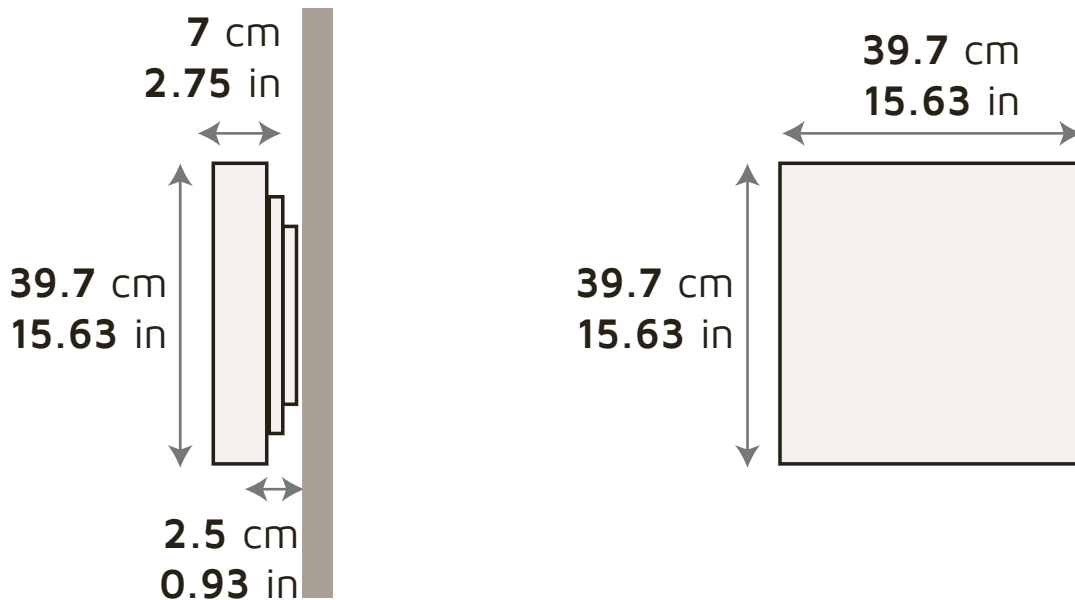

Deco

Deco tile is a decorative led tile that is designed to be a part of **num** tile Lighting System, dimmable and with a capability to change from cool to warm white light color by remote control.

Specification Sheet

Material:	Polycarbonate
Color:	White
Certifications:	CE FC □ ▽ ⚡ ← IP20 ⓧ
Brightness:	Diffused Light
Input Volatge:	100-240V 50-60Hz AC
Led Quantity:	Total 240 120: color approx. 2800k/CRI_Ra min. 80 120: color approx. 5000k/CRI_Ra min. 80
Luminous Flux:	1089lm (Lumen, lm)
Power Consumption:	MAX 10W
Weight:	3.5 kg
Packing:	46cm x 14cm x 44cm / 18.5in x 5.5in x 17.7in