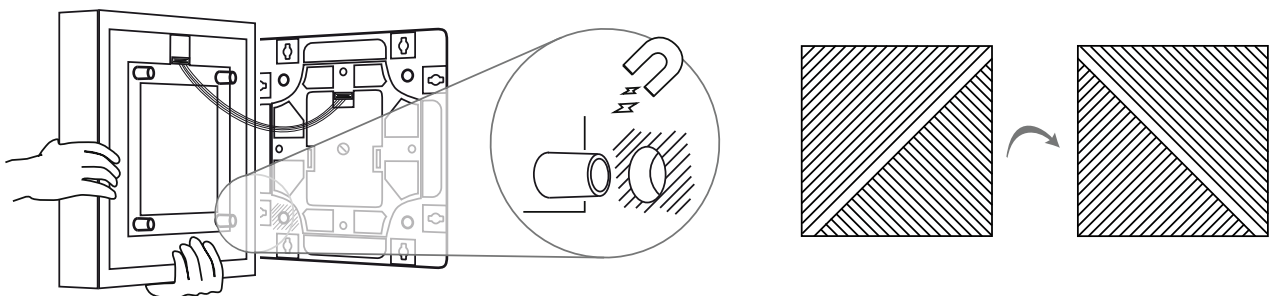

Deco

Deco tile is a decorative led tile that is designed to be a part of **num** tile Lighting System, dimmable and with a capability to change from cool to warm white light color by remote control.

Specification Sheet

Material:	Polycarbonate
Color:	White
Certifications:	CE FC □ ▽ ⚡ ← IP20 ⓧ
Brightness:	Diffused Light
Input Volatge:	100-240V 50-60Hz AC
Led Quantity:	Total 240 120: color approx. 2800k/CRI_Ra min. 80 120: color approx. 5000k/CRI_Ra min. 80
Luminous Flux:	1089lm (Lumen, lm)
Power Consumption:	MAX 10W
Weight:	3.5 kg
Packing:	46cm x 14cm x 44cm / 18.5in x 5.5in x 17.7in

Additional Information

Each tile comes with a wall mount unit that functions as a hanging device, supplying electrical power and control to the tile.

Once hanged, it allows to detach the tile from the wall mount unit, turn it 90 / 180 / 270 degrees and magnetically reattach the tile.

The wall mount unit can conjugate with other mounting units to form a multiple tile system.