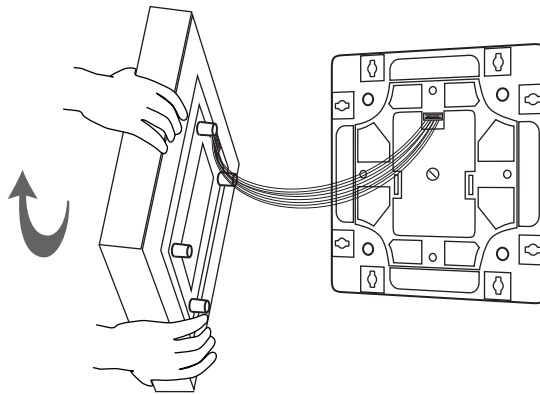

Changing a composition is easy

After choosing the configuration and mounting the tiles, the system is dynamic and enables you to change the pattern composition without having to use any tools or even to disconnect the tile from the system. All there is to do is to pull the tile gently from its magnetic sockets, rotate it 90°, 180° or 270°, and reattach it again magnetically.

1. Pull

Be sure to hold the back side of the tile before pulling out.

Note that due to the magnet connection, the tile is strongly attached to the base.

2. Rotate

3. Reattach

Rotating the tile opens new visual possibilities within the same configuration.