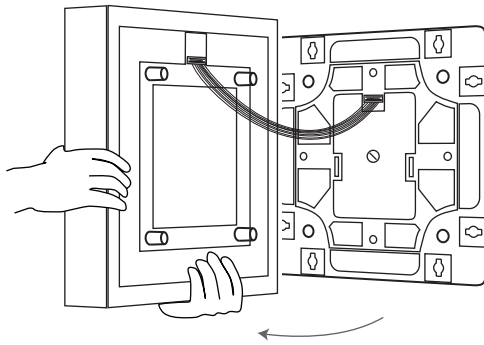

Changing a composition is easy

After choosing the configuration and mounting the tiles, the system is dynamic and enables you to change the pattern composition without having to use any tools or even to disconnect the tile from the system. All there is to do is to pull the tile gently from its magnetic sockets, rotate it 90°, 180° or 270°, and reattach it again magnetically.

1. Pull

Be sure to hold the back side of the tile before pulling out.

Note that due to the magnet connection, the tile is strongly attached to the base.

2. Rotate

3. Reattach

Rotating the tile opens new visual possibilities within the same configuration.