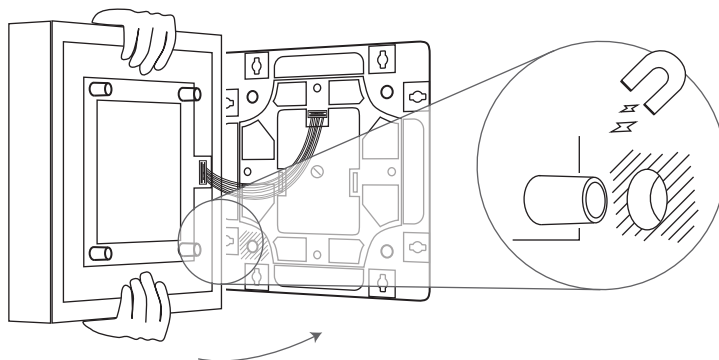

Changing a composition is easy

After choosing the configuration and mounting the tiles, the system is dynamic and enables you to change the pattern composition without having to use any tools or even to disconnect the tile from the system. All there is to do is to pull the tile gently from its magnetic sockets, rotate it 90°, 180° or 270°, and reattach it again magnetically.

1. Pull

Be sure to hold the back side of the tile before pulling out.

Note that due to the magnet connection, the tile is strongly attached to the base.

2. Rotate

3. Reattach

Rotating the tile opens new visual possibilities within the same configuration.