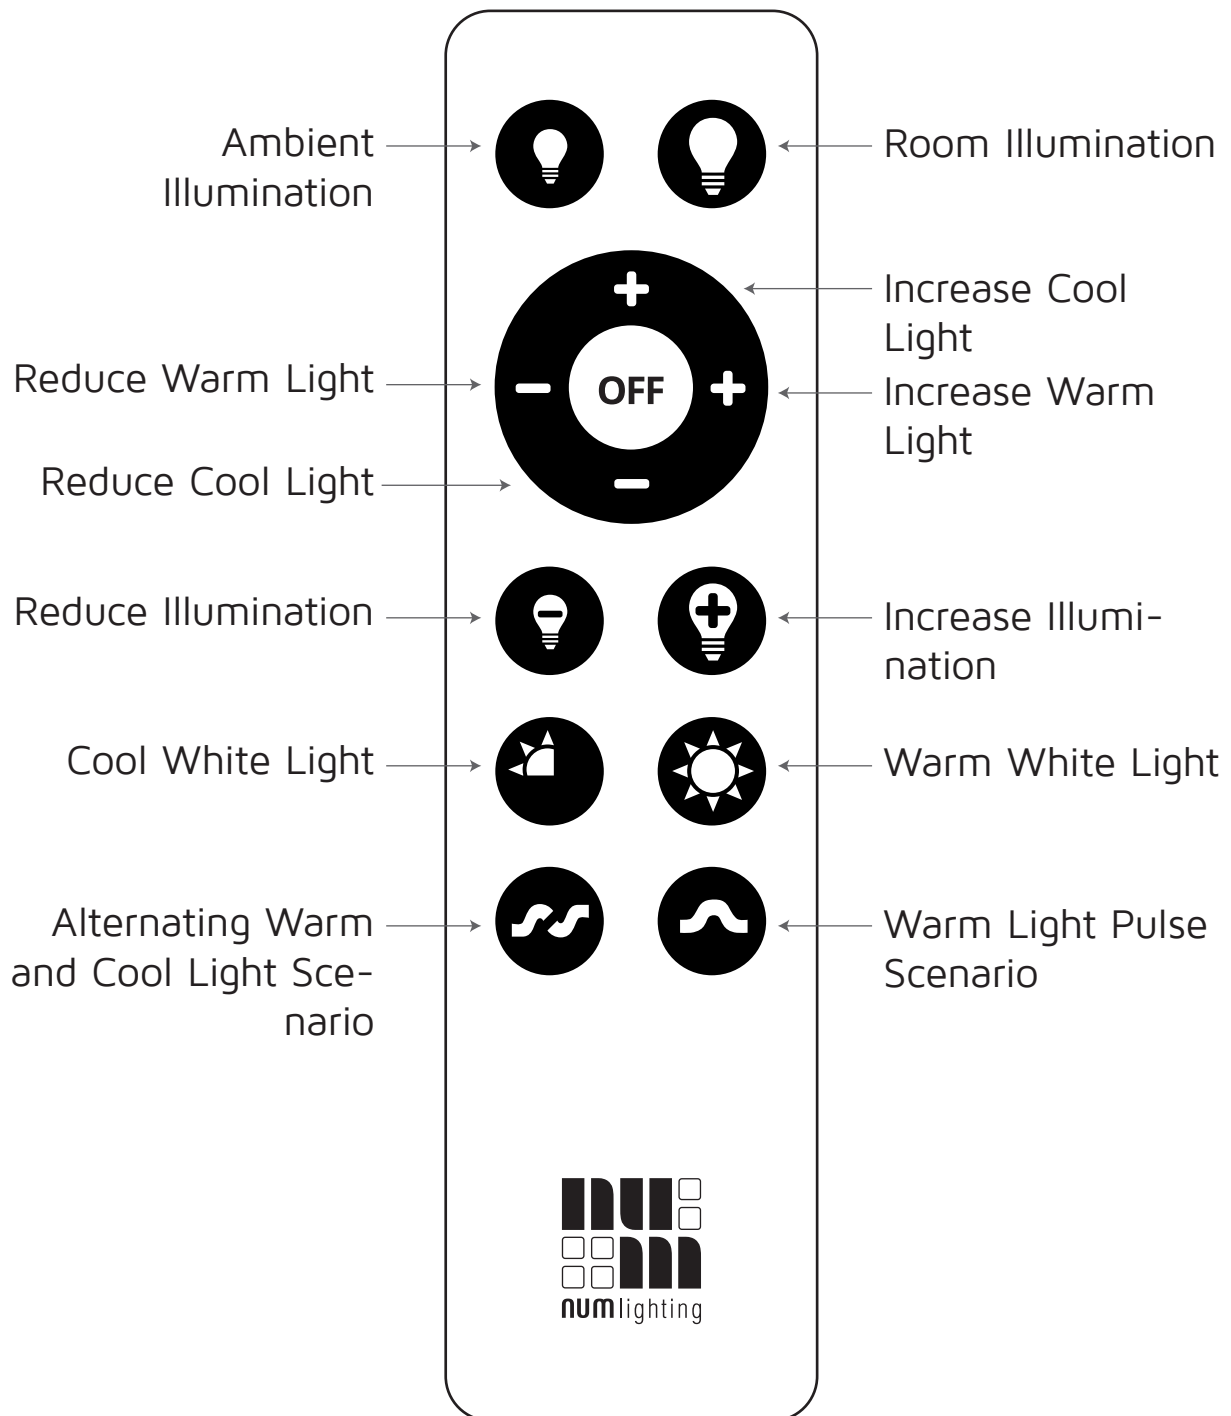

Remote Control

By using the remote control you can alter light tones from cool white to warm white and change the intensity of light, from functional room lighting to ambient lighting.

For atmosphere and fun, there are two pre-programmed scenarios that change automatically light tones and intensity of illumination.