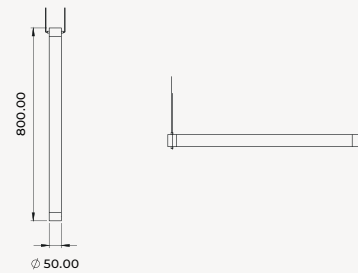

optics

led

■ 8504	CRI 80	3000k	3400lm	diffused
□ 8505	CRI 80	3000k	3400lm	diffused
■ 8506	CRI 80	3000k	3400lm	diffused
■ 8507	CRI 80	3000k	3400lm	diffused