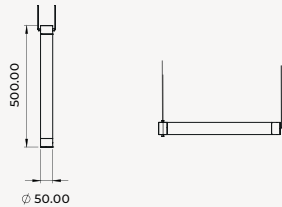

360°

The 360 revitalizes and redefines a traditional LED tube. Due to unique and innovative construction, the 360 emits completely uniform light from all directions. This allows the tube to be mounted vertically, horizontally, or in any configuration and the light maintains consistency from all viewing angles.

COMPOSITION SUGGESTIONS

360°

PENDANT LUMINAIRES

110-127/220-240V | 40W/60W/100W

led

■ 8500	CRI 80	3000k	1200lm	diffused
□ 8501	CRI 80	3000k	1200lm	diffused
■ 8502	CRI 80	3000k	1200lm	diffused
■ 8503	CRI 80	3000k	1200lm	diffused