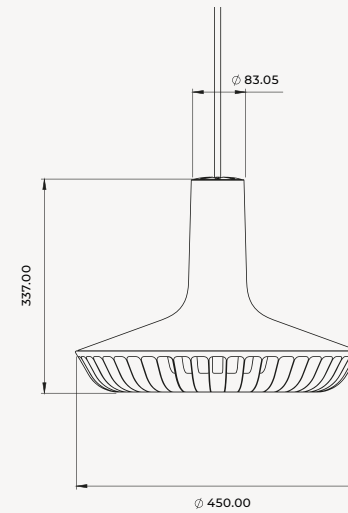

BELLA

PENDANT LUMINAIRES

110-127/220-240V | 40.7W

led

■ 8350	CRI 90	3000k	2250lm down 1250lm up	diffused
□ 8351	CRI 90	3000k	2250lm down 1250lm up	diffused
■ 8352	CRI 90	3000k	2250lm down 1250lm up	diffused
■ 8350N	CRI 90	4000k	2350lm down 1300lm up	diffused
□ 8351N	CRI 90	4000k	2350lm down 1300lm up	diffused
■ 8352N	CRI 90	4000k	2350lm down 1300lm up	diffused

optics

diffused

diffused

diffused

diffused

diffused

diffused

Materials: Aluminum, PolyCarbonate diffuser