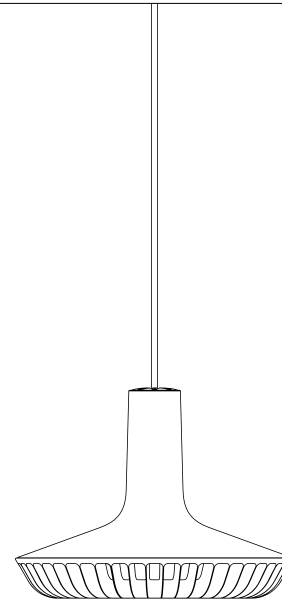

BELLA

The Bella, designed by Dor Carmon, is a union between technical ability and soft elegance. The cast-aluminum body has smooth curved ribs and emits light from the top and bottom of the fixture. With a UGR rating under 19, the Bella uniquely embodies grace and power, making it a companion for a working environment

BELLA

PENDANT LUMINAIRES

110-127/220-240V | 40.7W

led

| | | | | |
|---------|--------|-------|-----------------------|----------|
| ■ 8350 | CRI 90 | 3000k | 2250lm down 1250lm up | diffused |
| □ 8351 | CRI 90 | 3000k | 2250lm down 1250lm up | diffused |
| ■ 8352 | CRI 90 | 3000k | 2250lm down 1250lm up | diffused |
| ■ 8350N | CRI 90 | 4000k | 2350lm down 1300lm up | diffused |
| □ 8351N | CRI 90 | 4000k | 2350lm down 1300lm up | diffused |
| ■ 8352N | CRI 90 | 4000k | 2350lm down 1300lm up | diffused |