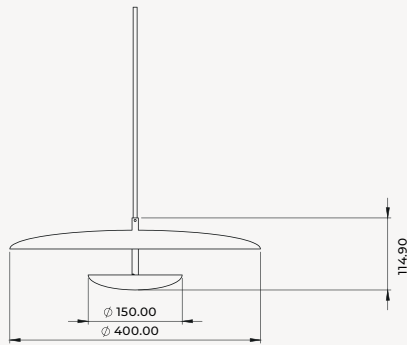

PEEK

The peek is a pendant light that can be a perfect fit for any space. Its indirect soft light and vibrant colors bring harmony and fun to the room.

PEEK

PENDANT LUMINAIRES | DOWN LIGHT

110-127/220-240V | 37W

led

Color	Code	CRI	Temp	Flow	Optics
Black	8440	90	3000k	3300lm	indirect
White	8441	90	3000k	3300lm	indirect
Grey	8442	90	3000k	3300lm	indirect
Blue	8443	90	3000k	3300lm	indirect
Red	8444	90	3000k	3300lm	indirect

optics

PEEK

PENDANT LUMINAIRES | UP DOWN LIGHT

110-127/220-240V | 48W

led

Color	Code	CRI	Temp	Flow	Optics
Black	8445	90	3000k	4700lm	indirect
White	8446	90	3000k	4700lm	indirect
Grey	8447	90	3000k	4700lm	indirect
Blue	8448	90	3000k	4700lm	indirect
Red	8449	90	3000k	3300lm	indirect