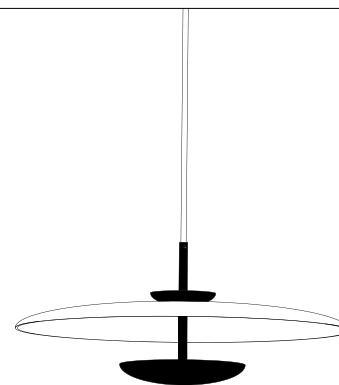

PEEK

The peek is a pendant light that can be a perfect fit for any space. Its indirect soft light and vibrant colors bring harmony and fun to the room.

PEEK

PENDANT LUMINAIRES | DOWN LIGHT

110-127/220-240V | 37W

led

Color	Code	CRI	Temp	Flow	Optics
Black	8440	90	3000k	3300lm	indirect
White	8441	90	3000k	3300lm	indirect
Grey	8442	90	3000k	3300lm	indirect
Blue	8443	90	3000k	3300lm	indirect
Red	8444	90	3000k	3300lm	indirect

optics

PEEK

PENDANT LUMINAIRES | UP DOWN LIGHT

110-127/220-240V | 48W

led

Color	Code	CRI	Temp	Flow	Optics
Black	8445	90	3000k	4700lm	indirect
White	8446	90	3000k	4700lm	indirect
Grey	8447	90	3000k	4700lm	indirect
Blue	8448	90	3000k	4700lm	indirect
Red	8449	90	3000k	3300lm	indirect

optics

Materials: Aluminum