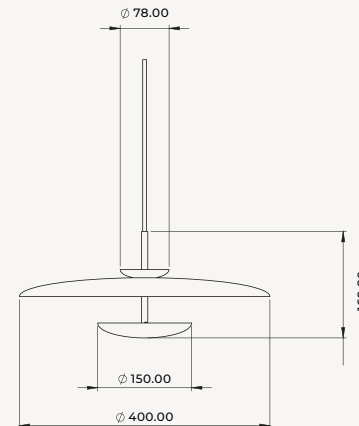

optics

PEEK

PENDANT LUMINAIRES | UP DOWN LIGHT

110-127/220-240V | 48W

led

Color	Code	CRI	Temp	Flow	Optics
Black	8445	90	3000k	4700lm	indirect
White	8446	90	3000k	4700lm	indirect
Grey	8447	90	3000k	4700lm	indirect
Blue	8448	90	3000k	4700lm	indirect
Red	8449	90	3000k	3300lm	indirect

optics

Materials: Aluminum