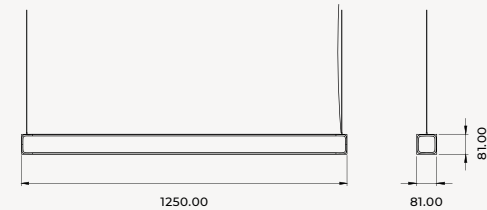

optics

side finishes

Aluminum

Veneer

Options: diffused / hidden light | Materials: Aluminum, Veneer, Polycarbonate