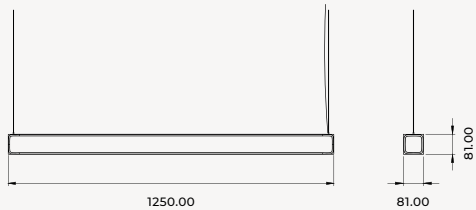

XO PRO 1250

PENDANT LUMINAIRES | SEPARATE UP DOWN LIGHT

110-127/220-240V | 72W

led

■ 8168	CRI 90	3000k	7470lm	prismatic
□ 8169	CRI 90	3000k	7470lm	prismatic
■ 8168N	CRI 90	4000k	7620lm	prismatic
□ 8169N	CRI 90	4000k	7620lm	prismatic

optics