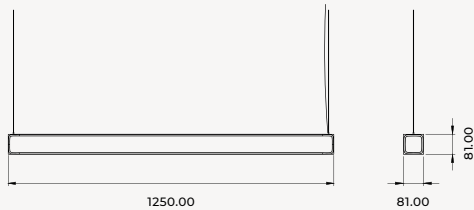

XO PRO 1250

PENDANT LUMINAIRES | DOWN LIGHT

110-127/220-240V | 48W

led

■ 8164	CRI 90	3000k	4980lm	prismatic
□ 8165	CRI 90	3000k	4980lm	prismatic
■ 8164N	CRI 90	4000k	5070lm	prismatic
□ 8165N	CRI 90	4000k	5070lm	prismatic

optics

XO PRO 1250

PENDANT LUMINAIRES | UP DOWN LIGHT

110-127/220-240V | 72W

led

■ 8166	CRI 90	3000k	7470lm	prismatic
□ 8167	CRI 90	3000k	7470lm	prismatic
■ 8166N	CRI 90	4000k	7620lm	prismatic
□ 8167N	CRI 90	4000k	7620lm	prismatic