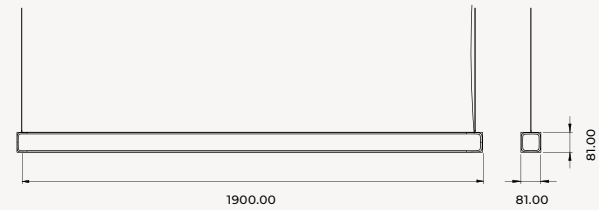

optics

side finishes

Aluminum

Veneer

Options: diffused / hidden light | Materials: Aluminum, Veneer, Polycarbonate