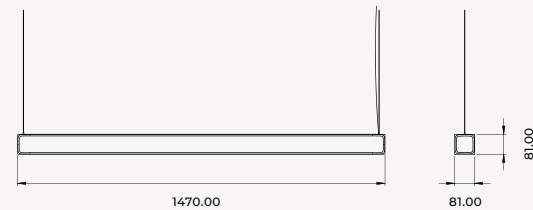

optics

side finishes

Aluminum

Veneer

Options: diffused / hidden light | Materials: Aluminum, Veneer, Polycarbonate